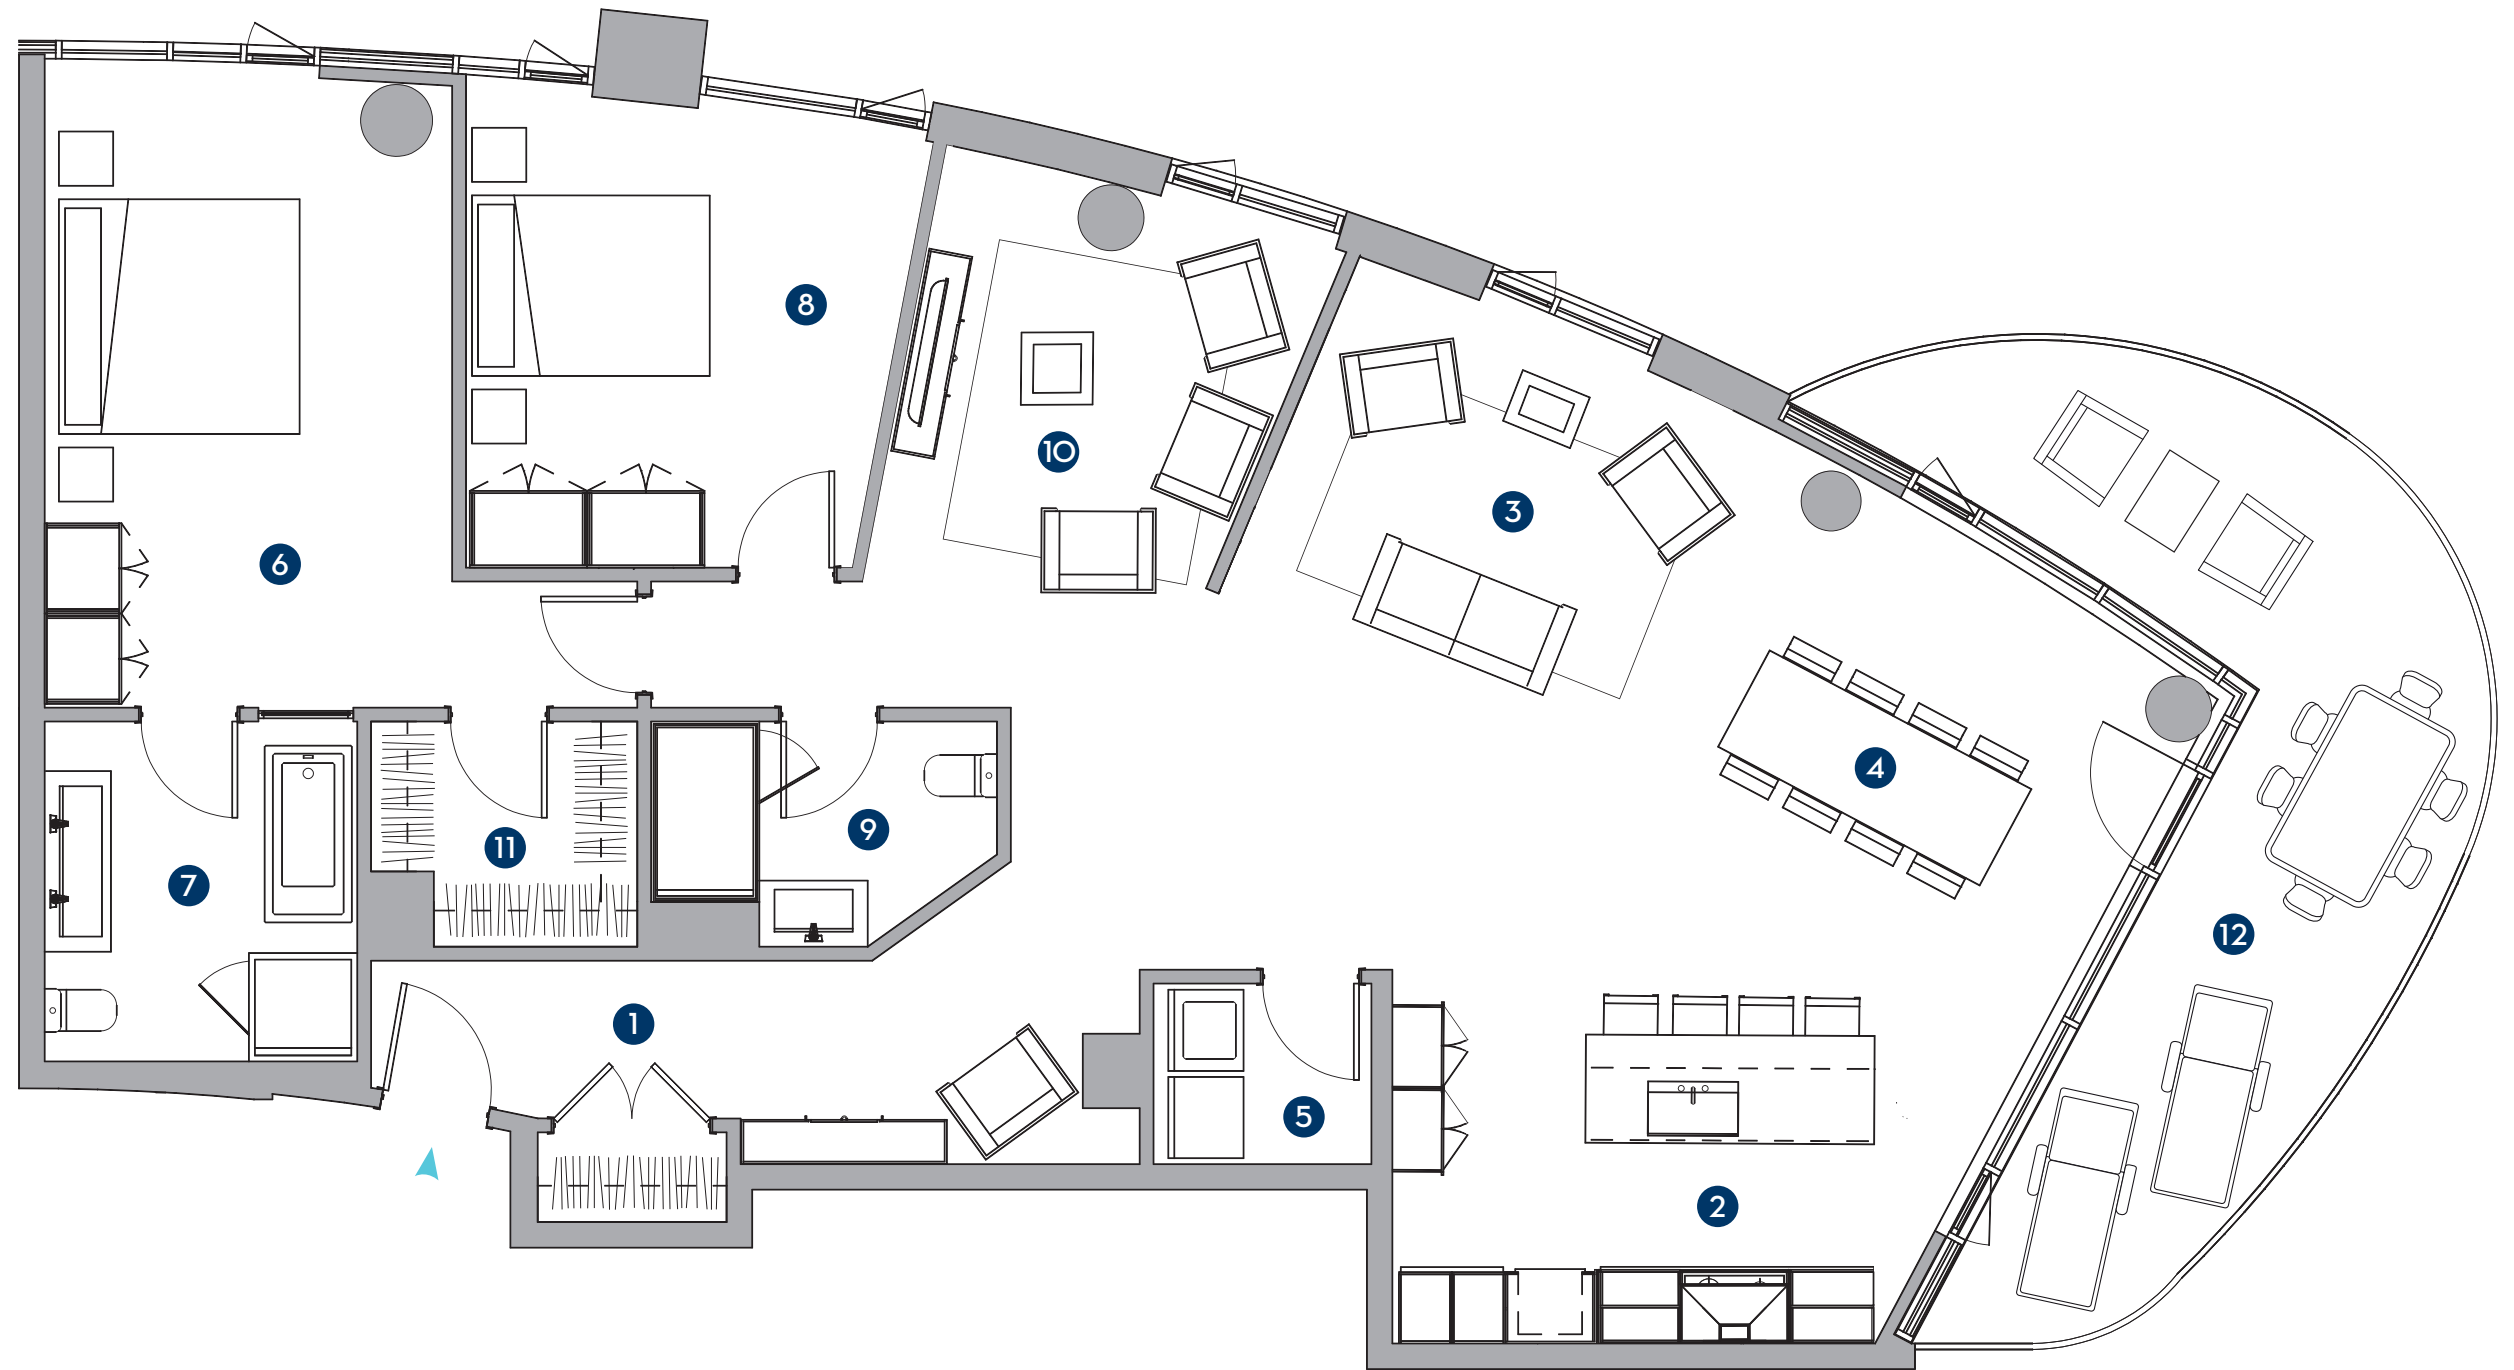

phase 2

AQUABLU

STYLE DE VIE RIVERAIN
SAINTE-DOROTHÉE

AQUABLU.CA

514 654-AQUA (2782)

108, Chemin du bord-de-l'eau,
Sainte-Dorothée (Québec) H7X 1S6

BLEU MER

1 621 pi ² sq.ft.	151 m ²	SUPERFICIE / AREA
245 pi ² sq.ft.	23 m ²	BALCON / BALCONY
1 866 pi² sq.ft.	174 m²	TOTAL
9,7 pi ft.	2,9 m	PLAFOND / CEILING

ÉTAGES / FLOORS
7-8-10-11-12-14-15-
16-17-18-19-20

- 1 Hall d'entrée
Foyer
4'-4" x 19'-8"
- 2 Cuisine
Kitchen
13'-5" x 10'-4"
- 3 Séjour
Living room
14'-7" x 9'-11"
- 4 Salle à manger
Dining room
12'-11" x 12'-1"
- 5 Salle de lavage
Laundry room
6'-1" x 5'-0"
- 6 Chambre principale
Master bedroom
11'-4" x 17'-7"
- 7 Salle de bain
Bathroom
8'-8" x 9'-4"
- 8 Chambre 2
Bedroom 2
10'-8" x 12'-3"
- 9 Salle de bain
Bathroom
8'-9" x 6'-3"
- 10 Bureau
Den
13'-0" x 8'-11"
- 11 Rangement
Storage
7'-5" x 6'-3"
- 12 Balcon
Balcony
15'-4" x 7'-2" / 20'-5" x 7'-2"

The areas shown on the floor plans are the gross area of the unit. Gross area is the area measured from outside the exterior wall of the building to the middle of the dividing wall between the units and the common corridor walls. The net area measurements can only be taken when the building is built and the divisions are in place. The areas shown on the floor plans may differ substantially from the net area calculated by the surveyor in the certificate of location. Furniture and décor are displayed for illustration purposes only.